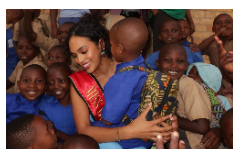

Miss Belgium charity

Light for the world

Donate on the fundraising campaign

<https://steunactie.nl/en/-42638>

Scan and Donate

Fundraiser organised for

**Miss
Charity**

Belgium