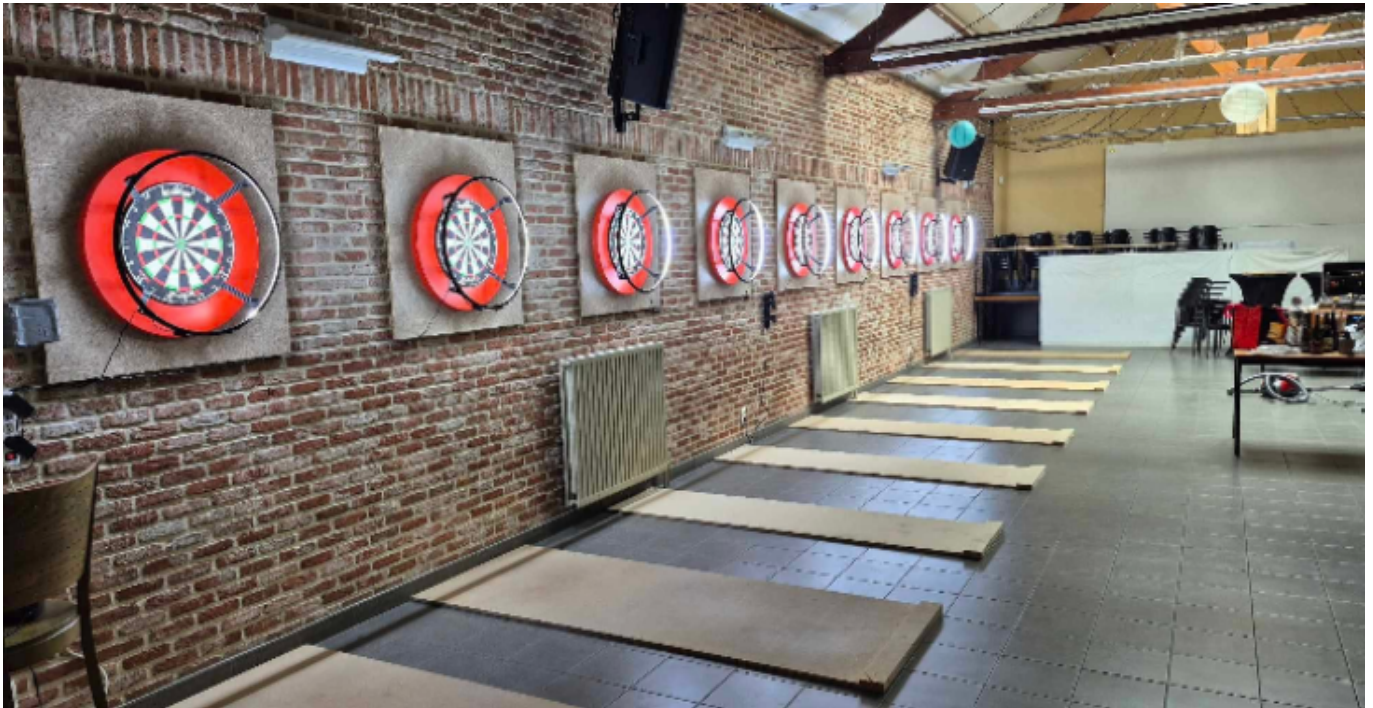

Help Cafe De Lelie hun verlies te recupereren

Donate on the fundraising campaign

<https://steunactie.nl/en/-49517>

Scan and Donate

Fundraiser organised by